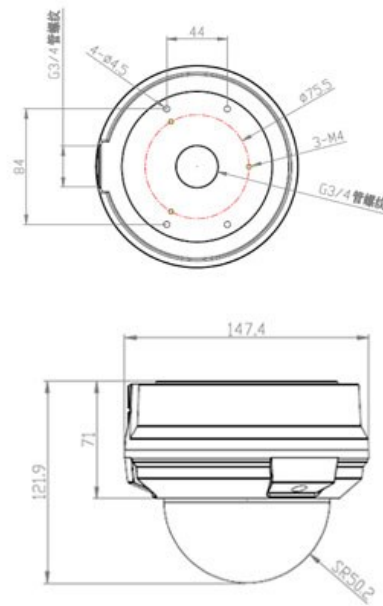

# CP- VCG-D20FL4D

2 MP HDCVI VF WDR IR Dome Camera - 40 Mtr.

CP PLUS  
**CORAL**

### Main Features

- 1/2.7" 2MP HQIS Pro Image Sensor
- 25/30fps@ 2MP
- WDR, Day/Night(ICR), AWB, AGC, BLC
- 2.8mm~12mm Lens
- IR Range of 40 Mtr.

# CP- VCG-D20FL4D

2 MP HDCVI VF WDR IR Dome Camera - 40 Mtr.

## Specification

1/2.7" 2 MP HQIS Pro Image Sensor  
Color (0.1Lux), White and Black (0Lux IR LED On)  
1/60s~1/67500s  
Auto  
2.8mm~12mm Varifocal Lens  
Auto  
52dB (AGC OFF/BW OFF)  
Auto  
2MP@25 fps  
1.0Vp-p75Ω  
Supports  
Supports  
IR Range of 30 Mtr.  
30  
-20°C~+55°C  
10% ~ 90%  
DC12V  
0.4W(2.5W after IR LED Powered on)  
121.9mm x 147.4mm x 147.4mm  
0.64 Kg.